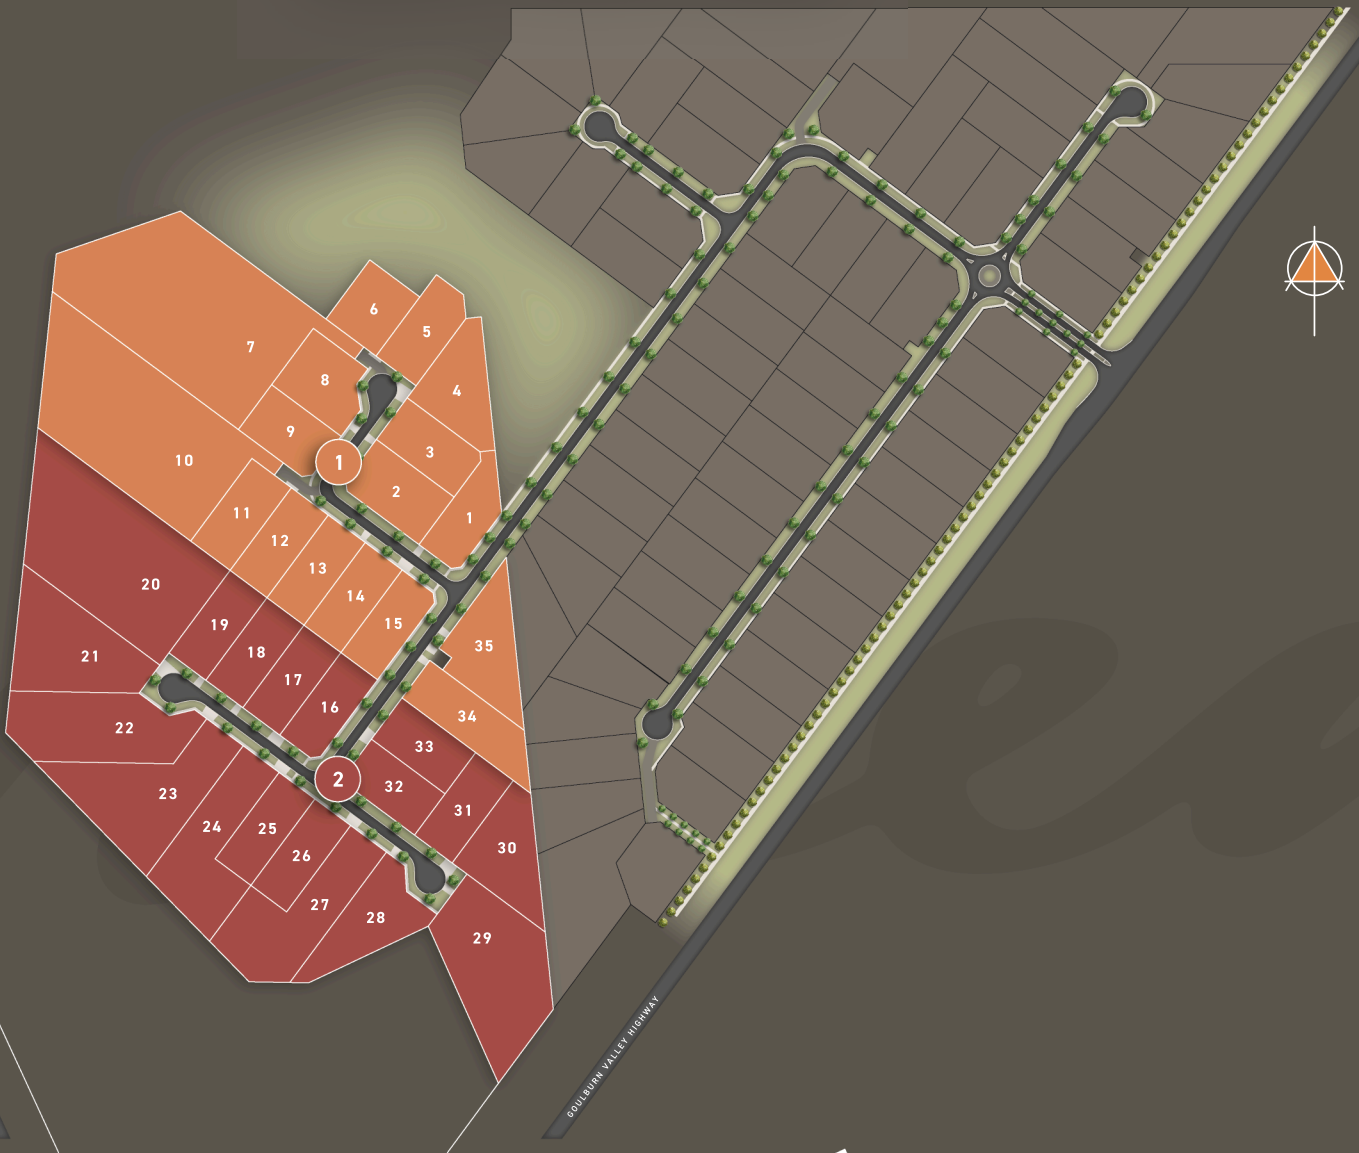

# MASTERPLAN

1. Notre Dame College: Emmaus Campus
2. St. Luke's Catholic Primary School
3. Goulburn Valley Grammar School
4. Grahamvale Primary School
5. Fairleys SUPA IGA Supermarket
6. Shepparton Sports Precinct & Stadium
7. Shepparton Golf Club
8. Goulburn Valley Health
9. Shepparton Private Hospital
10. Bouchier Street Primary School
11. Shepparton CBD
12. Aquamoves & Splashpark
13. Victoria Park Lake